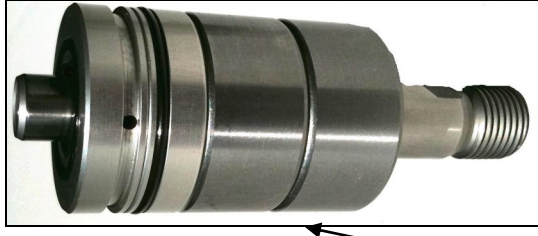

Ultra Clean16" Hover Cover

UC6016HC

1.	UC201	Trigger Gun	1	11.	WW312	Swivel	1
2.	UC202	Nipple	1	12.	UC211	Fastener	2
3.	UC209	Socket	1	13.	UC212	Handle Bracket	1
4.	UC204	Elbow	1	14.	UC613HC	Brush	1
5.	UC205	Grip	1	15.	WW316	Clip/Rivet	12
6.	WW151	Hose	1	16.	UC615HC	Cover	1
7.	UC207	Handle	1	17.	UC616HC	Spray Bar	1
8.	UC208	Plug	1	18.	WW301	Spray Tips-1/4-2502	2
9.	UC209	Socket	1	19.	WW400	Reducer-Connects	1
10.	WW3105	Elbow	1				

Series 3 Swivel Assembly

WW311 Replacement Cartridge

1.	WW131	Main Seal	1	6.	UC232L-3	Lower Gland Plate	1
2.	WW130	Static O-Ring	1	7.	WW137	Snap Ring	2
3.	UC232-3	Upper Gland Plate	1	8.	WW138	Bearing	2
4.	WW133	Secondary Seal	1	9.	WW136	Rotor Shaft	1
5.	WW134-3	Static O-Ring,Lower	1	10.	WW142	Quad Ring	1
				11.	WW311	Instant Quick Change Cartridge	