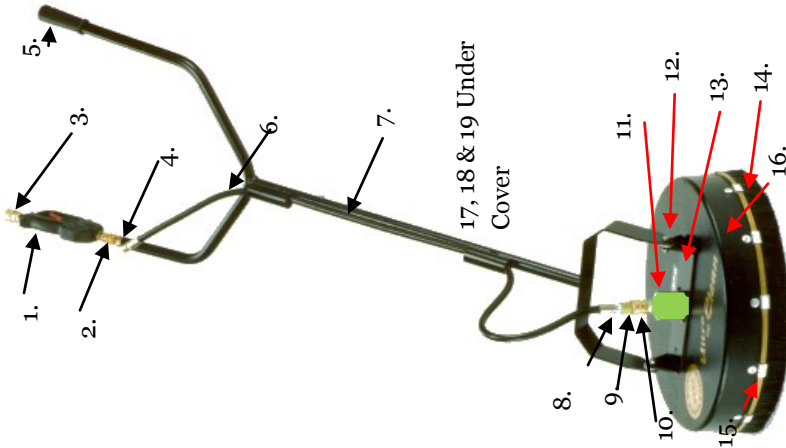

Ultra Clean16" Hover Cover

UC6016HC

1.	UC201	Trigger Gun	1	11.	WW312	Swivel	1
2.	UC202	Nipple	1	12.	UC211	Fastener	2
3.	UC209	Socket	1	13.	UC212	Handle Bracket	1
4.	UC204	Elbow	1	14.	UC613HC	Brush	1
5.	UC205	Grip	1	15.	WW316	Clip/Rivet	12
6.	WW151	Hose	1	16.	UC615HC	Cover	1
7.	UC207	Handle	1	17.	UC616HC	Spray Bar	1
8.	UC208	Plug	1	18.	WW301	Spray Tips-1/4-2502	2
9.	UC209	Socket	1	19.	WW400	Reducer-Connects	1
10.	WW3105	Elbow	1				

Series 3 Swivel Assembly

WW311 Replacement Cartridge

1.	WW131	Main Seal	1	6.	UC232L-3	Lower Gland Plate	1
2.	WW130	Static O-Ring	1	7.	WW137	Snap Ring	2
3.	UC232-3	Upper Gland Plate	1	8.	WW138	Bearing	2
4.	WW133	Secondary Seal	1	9.	WW136	Rotor Shaft	1
5.	WW134-3	Static O-Ring,Lower	1	10.	WW142	Quad Ring	1
				11.	WW311	Instant Quick Change Cartridge	