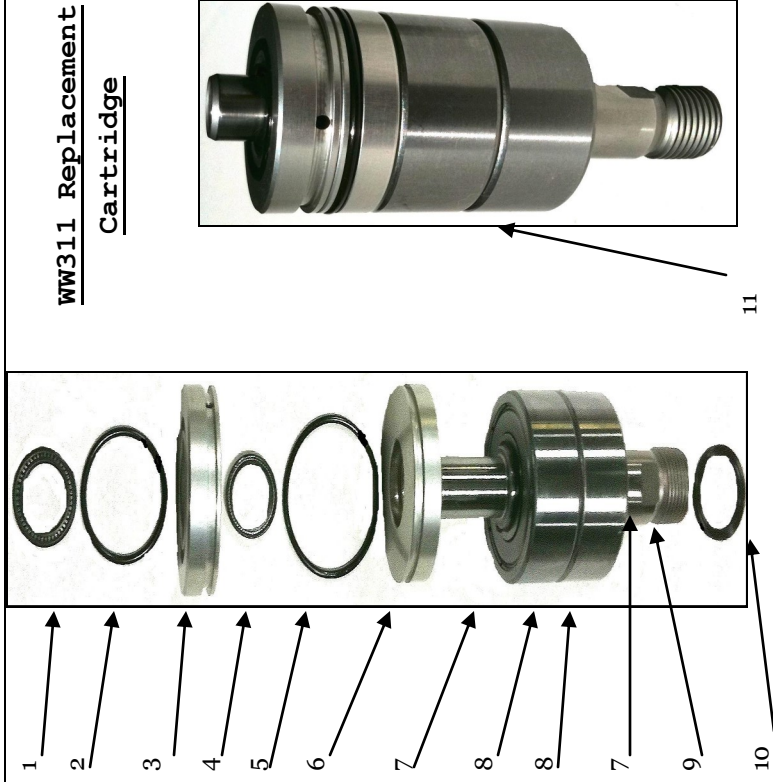

Ultra Clean16" Hover Cover

UC6016HC

1.	UC201	Trigger Gun	1	11.	WW312	Swivel	1
2.	UC202	Nipple	1	12.	UC211	Fastener	2
3.	UC209	Socket	1	13.	UC212	Handle Bracket	1
4.	UC204	Elbow	1	14.	UC613HC	Brush	1
5.	UC205	Grip	1	15.	WW316	Clip/Rivet	12
6.	WW151	Hose	1	16.	UC615HC	Cover	1
7.	UC207	Handle	1	17.	UC616HC	Spray Bar	1
8.	UC208	Plug	1	18.	WW301	Spray Tips-1/4-2502	2
9.	UC209	Socket	1	19.	WW400	Reducer-Connects	1
10.	WW3105	Elbow	1				

Series 3 Swivel Assembly

WW311 Replacement Cartridge

1.	WW131	Main Seal	1	6.	UC232L-3	Lower Gland Plate	1
2.	WW130	Static O-Ring	1	7.	WW137	Snap Ring	2
3.	UC232-3	Upper Gland Plate	1	8.	WW138	Bearing	2
4.	WW133	Secondary Seal	1	9.	WW136	Rotor Shaft	1
5.	WW134-3	Static O-Ring,Lower	1	10.	WW142	Quad Ring	1
				11.	WW311	Instant Quick Change Cartridge	